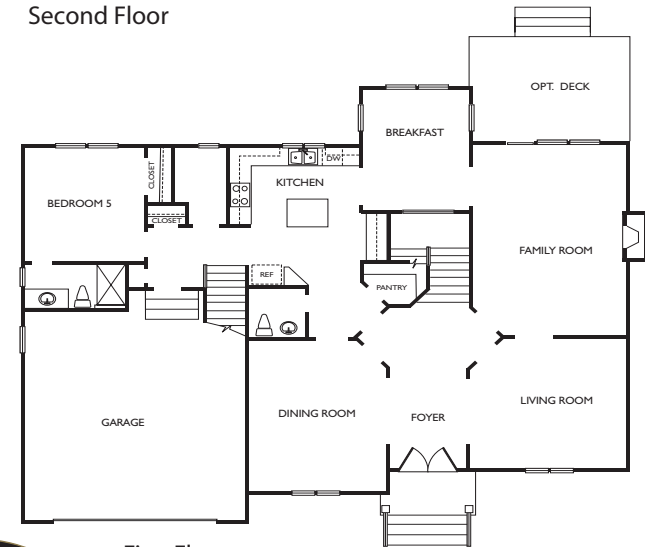

Second Floor

First Floor

SALES CENTER
(757) 554-0315

WWW.NORTHSHOREATRIDGELYMANOR.COM