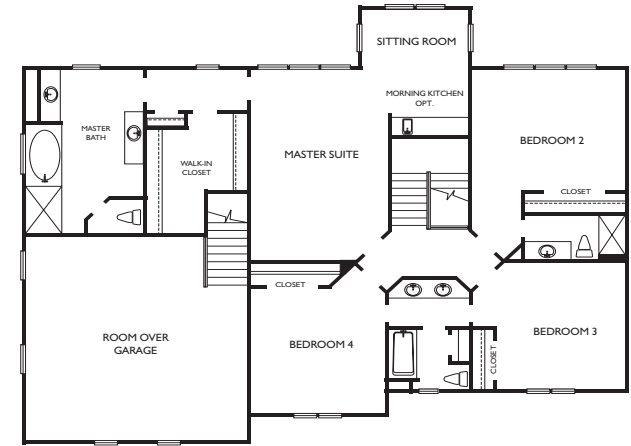

Second Floor