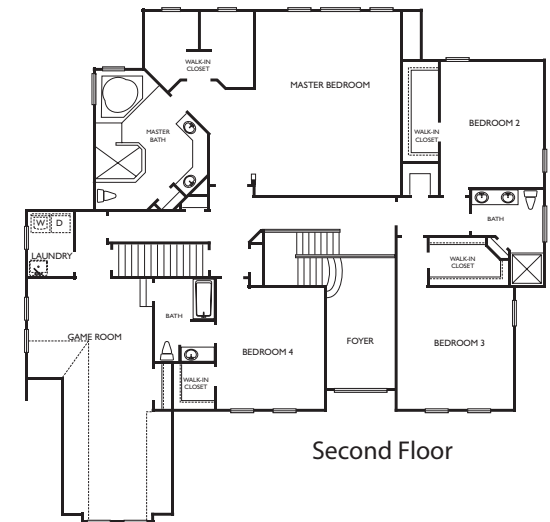

Second Floor

Builder Highlights: With over twenty years of experience in the home building industry, DeFord Companies, Inc. recognizes that prompt scheduling, competitive pricing, outstanding customer service, and superior craftsmanship are requisite to maintaining a position of leadership within

the community. Dedication to excellence in all phases of construction is a DeFord tradition—one that has continued to make DeFord Companies one of the leaders in the building industry. We invite you to experience the DeFord difference today.

SALES CENTER
(757) 554-0315
WWW.NORTHSHOREATRIDGELYMANOR.COM