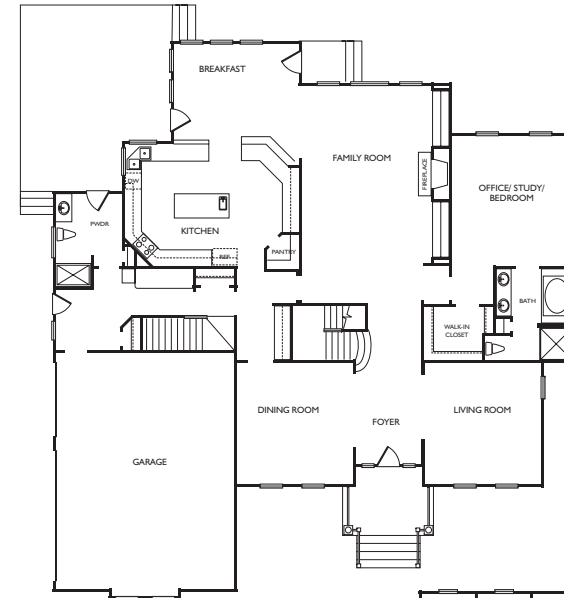

# NORTH SHORE AT RIDGELY MANOR

THE BERKSHIRE  
BY DEFORD COMPANIES, INC.

**Exceptional Features:** This home is designed for today's family. There's a fabulous master suite on the 2nd floor and a smaller master on the first floor that would be perfect for guests, an office, or in-law suite. The pool bath is accessible from from the back deck and

inside the house off the mud room. The kitchen offers great working space and flows smoothly into the spacious Family Room. Upstairs offers 3 more bedrooms, each with a walk-in closet and bathroom access, and a huge game room.